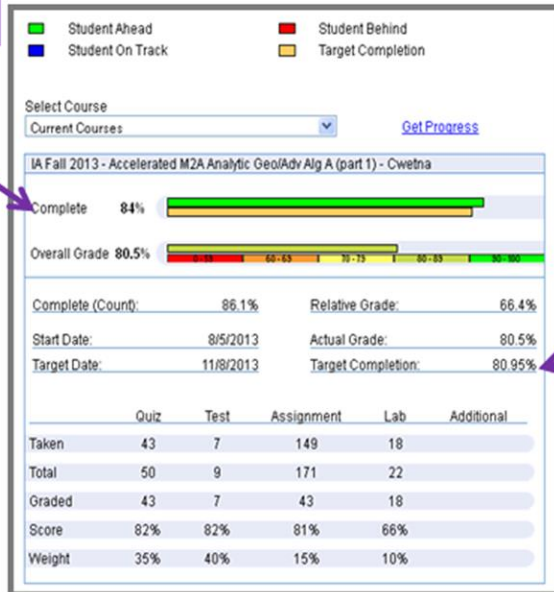

What do all These Numbers Really Mean?

Interpreting your Grade in Edgenuity

The percentage of the content that you've completed.

The percentage of work that *should* be completed.

Based only on the work you've actually completed

Includes 0's for missing assignments. **THIS IS THE GRADE THAT SHOWS ON REPORT CARDS & PROGRESS REPORTS.**

The date your course started

The date your course should be finished. **Note:** Some courses have multiple "parts" in a semester.