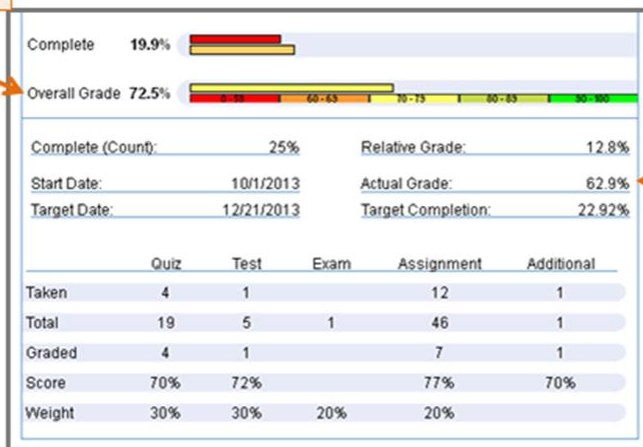

What do all These Numbers Really Mean?

Interpreting your Grade in Edgenuity

The percentage of the content that you've completed.

The percentage of work that *should* be completed.

Based only on the work you've actually completed

Includes 0's for missing assignments. **THIS IS THE GRADE THAT SHOWS ON REPORT CARDS & PROGRESS REPORTS.**

The date your course started

The date your course should be finished. **Note:** Some courses have multiple "parts" in a semester.