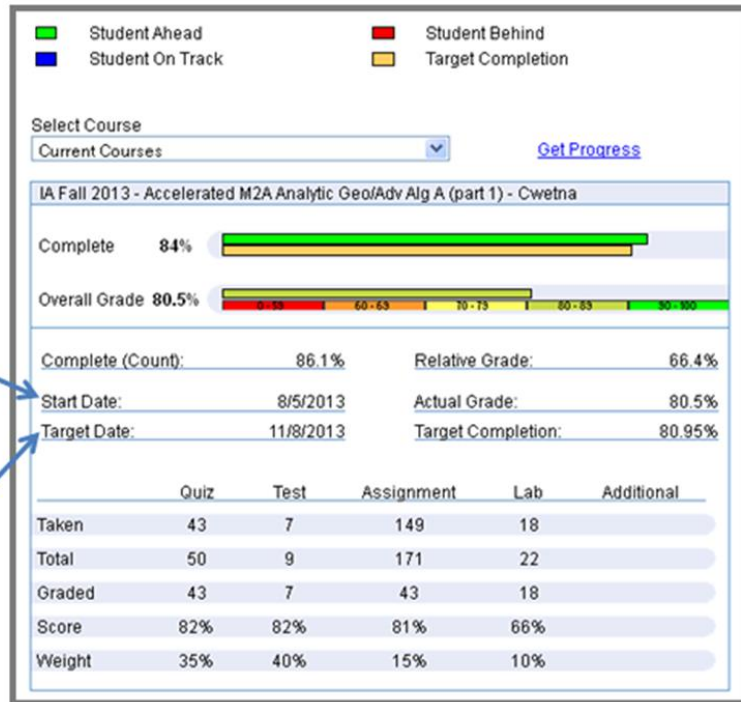

What do all These Numbers Really Mean?

Interpreting your Grade in Edgenuity

The percentage of the content that you've completed.

The percentage of work that *should* be completed.

Based only on the work you've actually completed

Includes 0's for missing assignments. **THIS IS THE GRADE THAT SHOWS ON REPORT CARDS & PROGRESS REPORTS.**

The date your course started

The date your course should be finished. **Note:** Some courses have multiple "parts" in a semester.